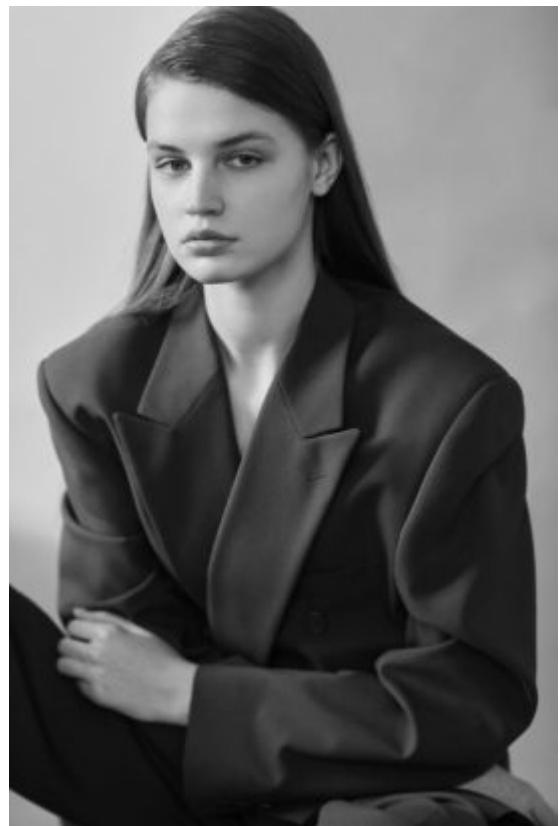

TRUE MODELS

Yana Ryabega

179 | 82 / 61 / 91 / 41 | Brown / Green