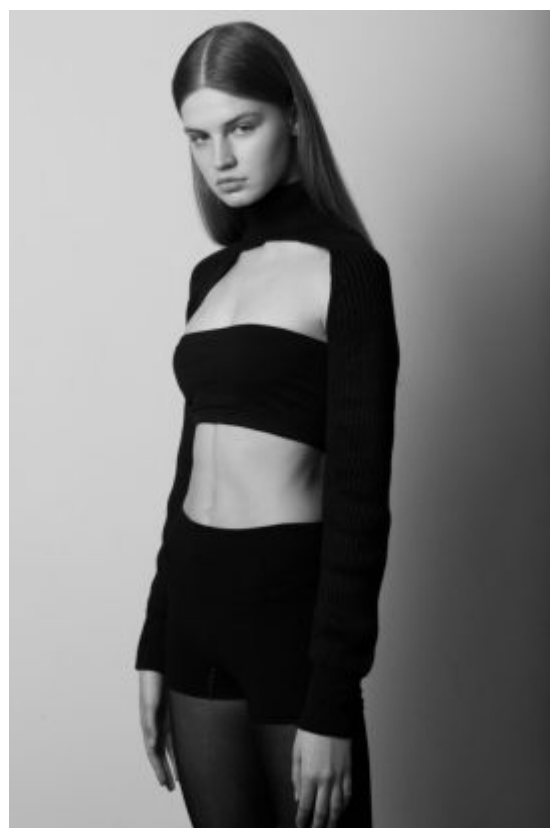

TRUE MODELS

Yana Ryabega

179 | 82 / 61 / 91 / 41 | Brown / Green