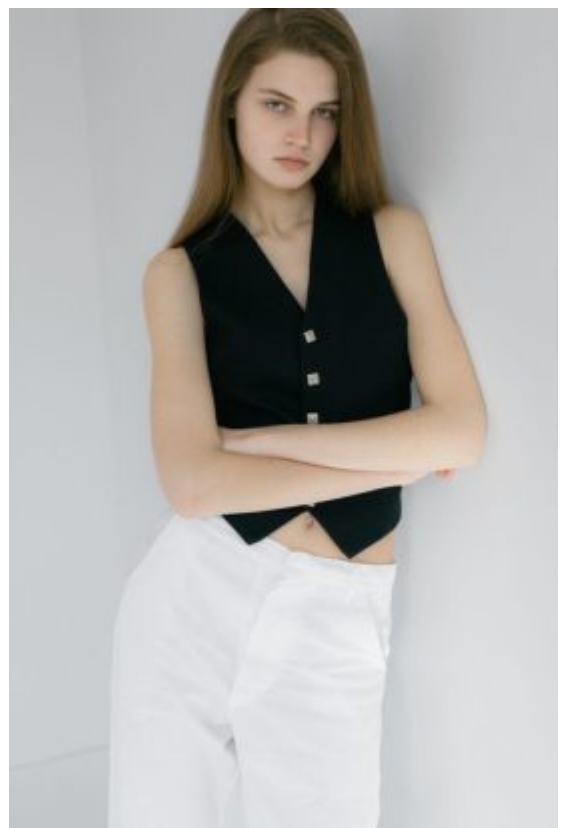

# TRUE MODELS

**Yana Ryabega**

179 | 82 / 61 / 91 / 41 | Brown / Green